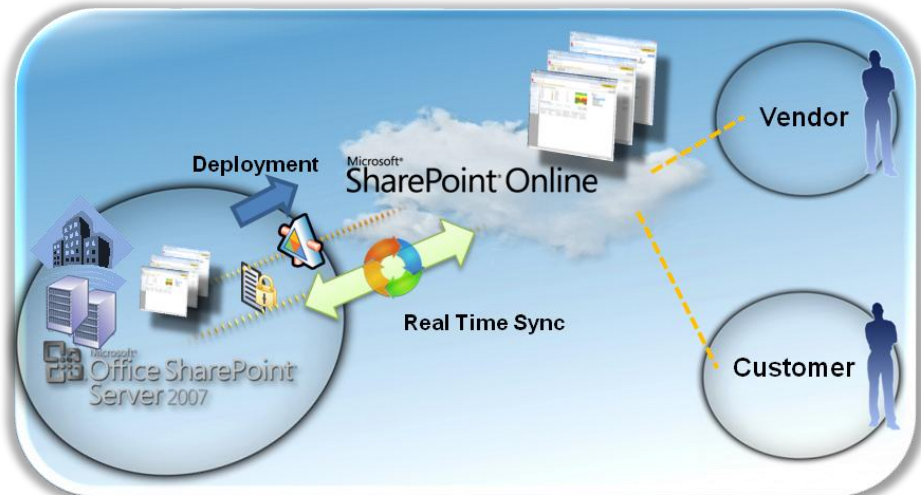

HybridAxis – SharePoint Online

Microsoft Online Services and SharePoint Online are enabling new avenues of collaboration by bringing the power of SharePoint Server to the Cloud. SharePoint Online Service allows rapid provisioning, incremental scale and isolated security through the familiar user experience of the On-Premise SharePoint Server. Cumulux' HybridAxis enables easy migration of Enterprise Portal content, faster deployment and robust co-existence of On-Premise SharePoint Server with SharePoint Online.

ABOUT CUMULUX

Cumulux is a leading Cloud Computing enabler with a mission to accelerate Enterprise Cloud adoption. Cumulux was founded with a strong belief that Cloud Computing is a phenomenon that is changing the way Enterprises develop, deploy and manage applications. Cumulux provides products and services that enable enterprises adopt Cloud Computing and rapidly realize economic value.

SERVICE OFFERINGS

Strategy Services
Cloud Assessment Services
Architecture Services
Development Services
Education Services

HybridAxis Solution

Benefits

- Migration to SharePoint Online through an intuitive wizard based tool
- Ongoing synchronization between "Online" and "On Premise" version
Final deliverable includes Architecture Approach document
- Single version of "Truth"
- Eliminate data duplication and redundancy