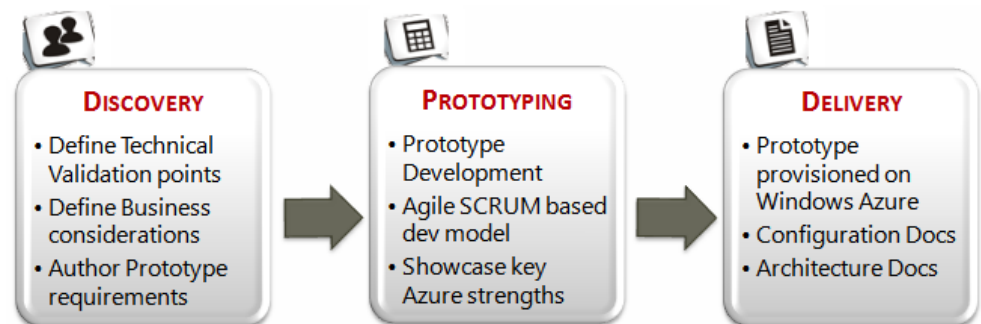

Windows Azure Prototyping

Cloud Computing is a transformative paradigm that can help reduce costs, speed up time to innovate and break down the barriers of traditional IT. With the landscape still evolving and the evolution of multiple cloud platforms, the path to cloud computing is a challenging one.

Cumulux' rapid cloud prototyping service enables organizations to validate key business and technical considerations for adopting the cloud computing model using Windows Azure

ABOUT CUMULUX

Cumulux is a leading Cloud Computing enabler with a mission to accelerate Enterprise Cloud adoption. Cumulux was founded with a strong belief that Cloud Computing is a phenomenon that is changing the way Enterprises develop, deploy and manage applications. Cumulux provides products and services that enable enterprises adopt Cloud Computing and rapidly realize economic value.

SERVICE OFFERINGS

Strategy Services
Cloud Assessment Services
Architecture Services
Development Services
Education Services

Azure Prototyping Goals

- Identify key technical and business considerations for successful cloud computing adoption
- Develop prototype solution to validate key assumptions and demonstrate viability of the cloud paradigm

Prototyping Highlights

- Working Prototype deployed on Windows Azure
- Rapid validation of key concepts including on-demand scalability, multi tenancy, federated security & rapid provisioning
- Final deliverable includes Architecture Approach document
- Iterative approach using Agile Scrum based development model

Get Started

To sign up for a Cloudy Day workshop, email sales@cumulux.com or visit www.cumulux.com/microsoft-azure.html for more details

CUMULUX
225 W. Washington St
Chicago, IL 60606
Phone 312.546.3672
<http://www.cumulux.com>
info@cumulux.com